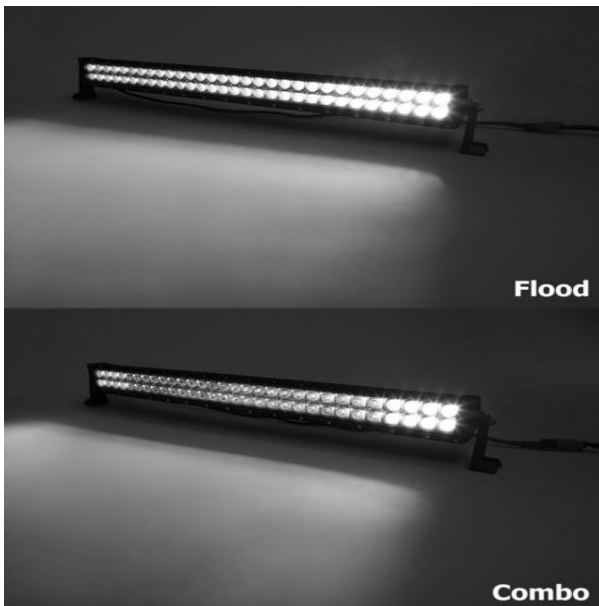

## Overview

This heavy-duty LED light bar is great for off-road driving lights, daytime running lights, or fog lights on your truck, ATV, or UTV and can also be used for industrial lighting, marine lighting, and tractor lighting. The 30" work light bar features 2 rows of powerful LEDs that emit 11,000 raw lumens of cool white illumination. This LED light bar is available with a wide 90° flood beam or a combo 30° spot/90° flood beam pattern for focusing on long- and short-range distances simultaneously. The durable LED work light is waterproof and shock resistant. A polycarbonate lens and powder coated black aluminum housing protect internal components, and an integral heat sink allows LEDs to run cool, which leads to an incredibly long life span. Mounting feet and installation hardware are included along with a 40" wire lead with an ATP connector and a mating 13" ATP pigtail adapter. The 180-watt

light bar operates within a wide 10-30 V DC range.