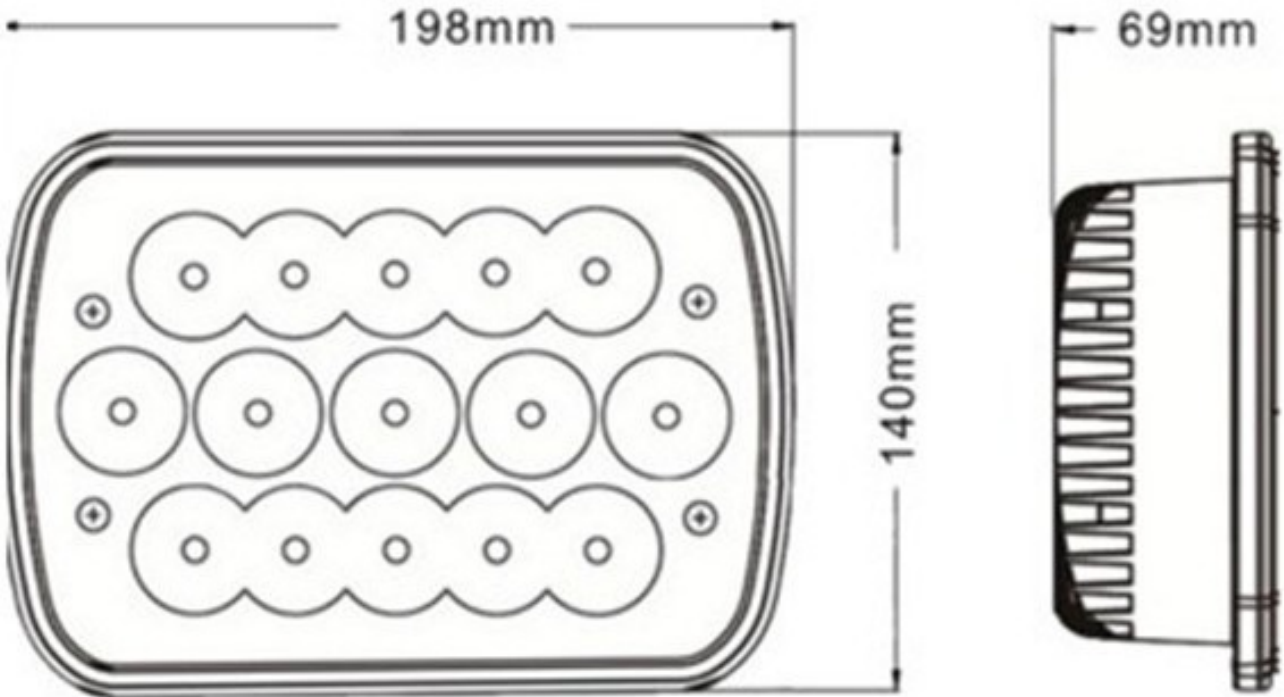

Company Profile

<http://www.lmlamps.com/lm7745-7>